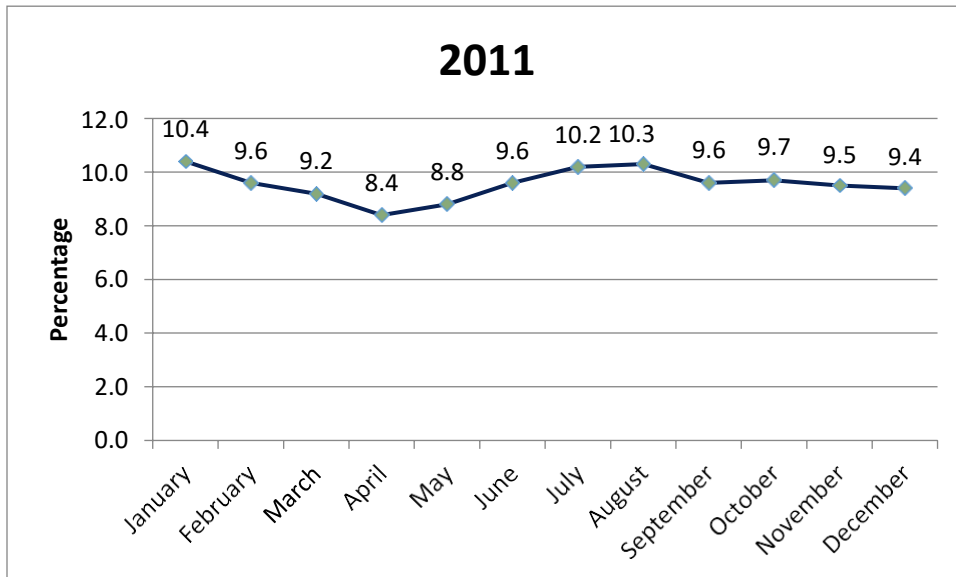

UNEMPLOYMENT - HISTORICAL

Grow Wabash County

214 South Wabash Street | Wabash, Indiana 46992

260.563.5258 | Keith@growwabashcounty.com | www.growwabashcounty.com

2011	
January	10.4
February	9.6
March	9.2
April	8.4
May	8.8
June	9.6
July	10.2
August	10.3
September	9.6
October	9.7
November	9.5
December	9.4