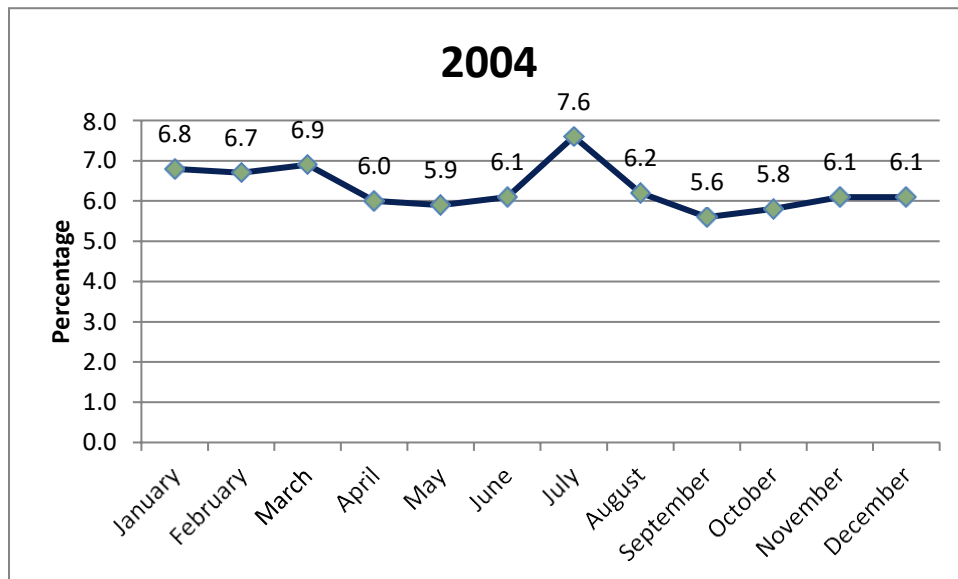

UNEMPLOYMENT - HISTORICAL

Grow Wabash County

214 South Wabash Street | Wabash, Indiana 46992

260.563.5258 | Keith@growwabashcounty.com | www.growwabashcounty.com

2004	
January	6.8
February	6.7
March	6.9
April	6.0
May	5.9
June	6.1
July	7.6
August	6.2
September	5.6
October	5.8
November	6.1
December	6.1