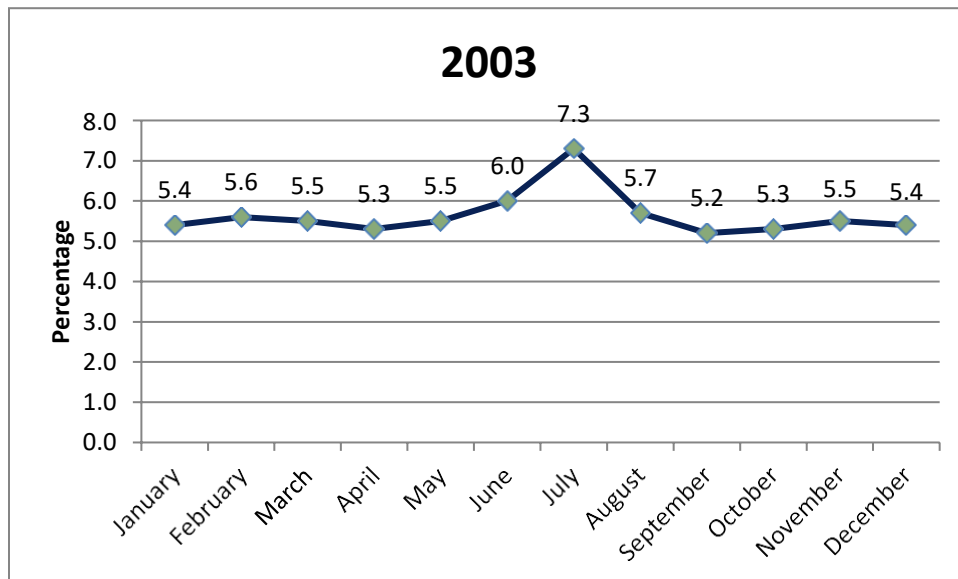

UNEMPLOYMENT - HISTORICAL

Grow Wabash County

214 South Wabash Street | Wabash, Indiana 46992

260.563.5258 | Keith@growwabashcounty.com | www.growwabashcounty.com

2003	
January	5.4
February	5.6
March	5.5
April	5.3
May	5.5
June	6.0
July	7.3
August	5.7
September	5.2
October	5.3
November	5.5
December	5.4