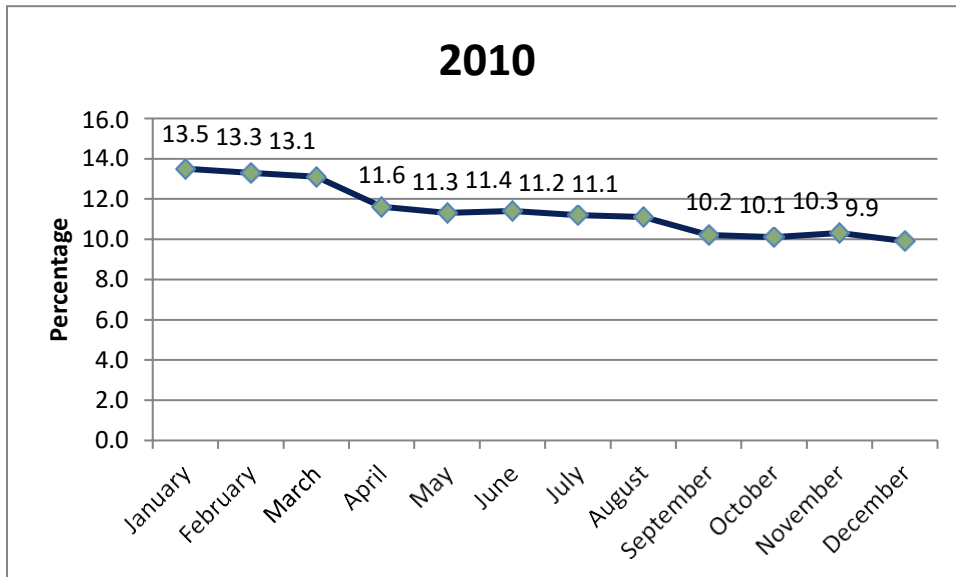

UNEMPLOYMENT - HISTORICAL

Grow Wabash County

214 South Wabash Street | Wabash, Indiana 46992

260.563.5258 | Keith@growwabashcounty.com | www.growwabashcounty.com

2010	
January	13.5
February	13.3
March	13.1
April	11.6
May	11.3
June	11.4
July	11.2
August	11.1
September	10.2
October	10.1
November	10.3
December	9.9