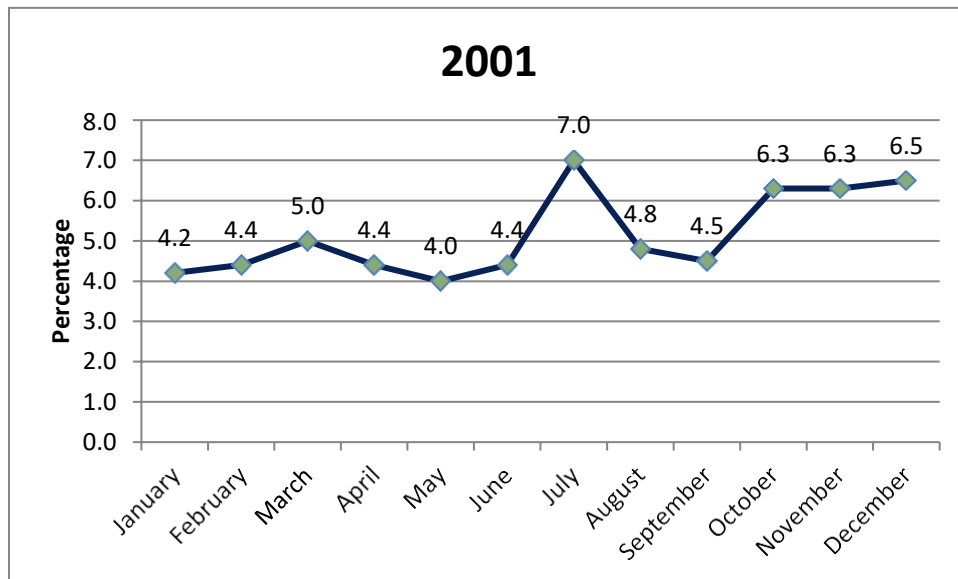

UNEMPLOYMENT - HISTORICAL

Grow Wabash County

214 South Wabash Street | Wabash, Indiana 46992

260.563.5258 | Keith@growwabashcounty.com | www.growwabashcounty.com

2000	
January	3.6
February	3.8
March	3.8
April	2.8
May	3.0
June	3.1
July	4.2
August	2.8
September	2.1
October	2.1
November	2.7
December	2.9

UNEMPLOYMENT - HISTORICAL

Grow Wabash County

214 South Wabash Street | Wabash, Indiana 46992

260.563.5258 | Keith@growwabashcounty.com | www.growwabashcounty.com

2001	
January	4.2
February	4.4
March	5.0
April	4.4
May	4.0
June	4.4
July	7.0
August	4.8
September	4.5
October	6.3
November	6.3
December	6.5