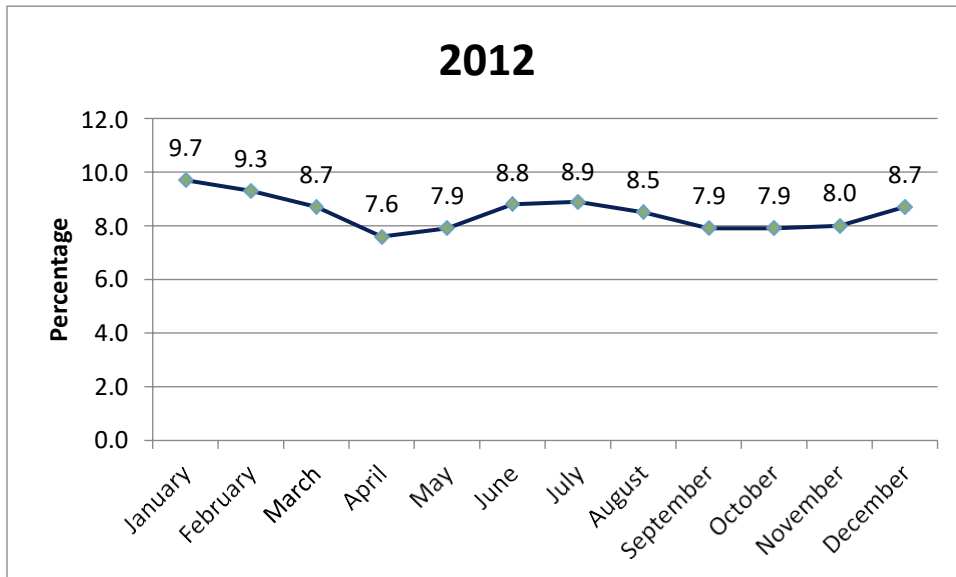

UNEMPLOYMENT - HISTORICAL

Grow Wabash County

214 South Wabash Street | Wabash, Indiana 46992

260.563.5258 | Keith@growwabashcounty.com | www.growwabashcounty.com

2012	
January	9.7
February	9.3
March	8.7
April	7.6
May	7.9
June	8.8
July	8.9
August	8.5
September	7.9
October	7.9
November	8.0
December	8.7