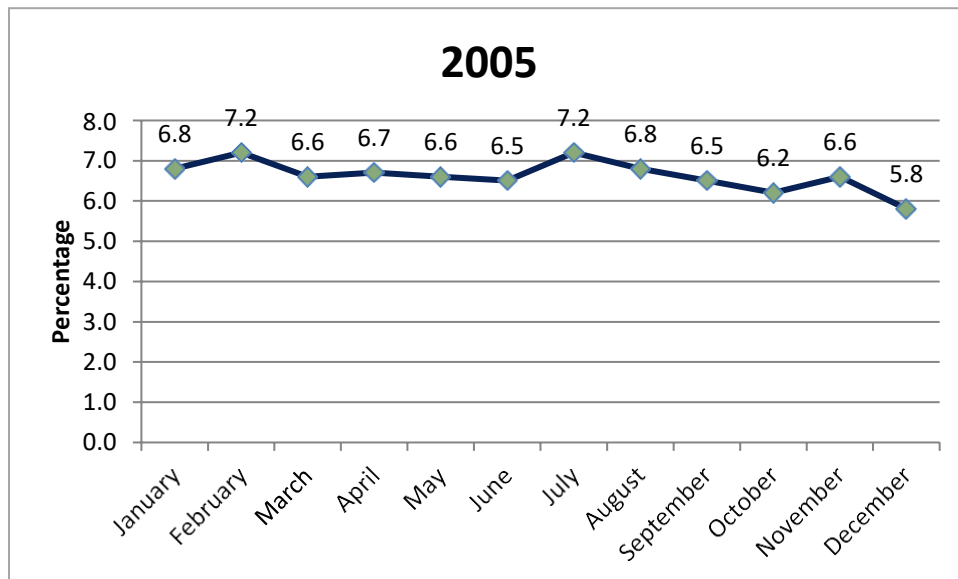

UNEMPLOYMENT - HISTORICAL

Grow Wabash County

214 South Wabash Street | Wabash, Indiana 46992

260.563.5258 | Keith@growwabashcounty.com | www.growwabashcounty.com

2005	
January	6.8
February	7.2
March	6.6
April	6.7
May	6.6
June	6.5
July	7.2
August	6.8
September	6.5
October	6.2
November	6.6
December	5.8