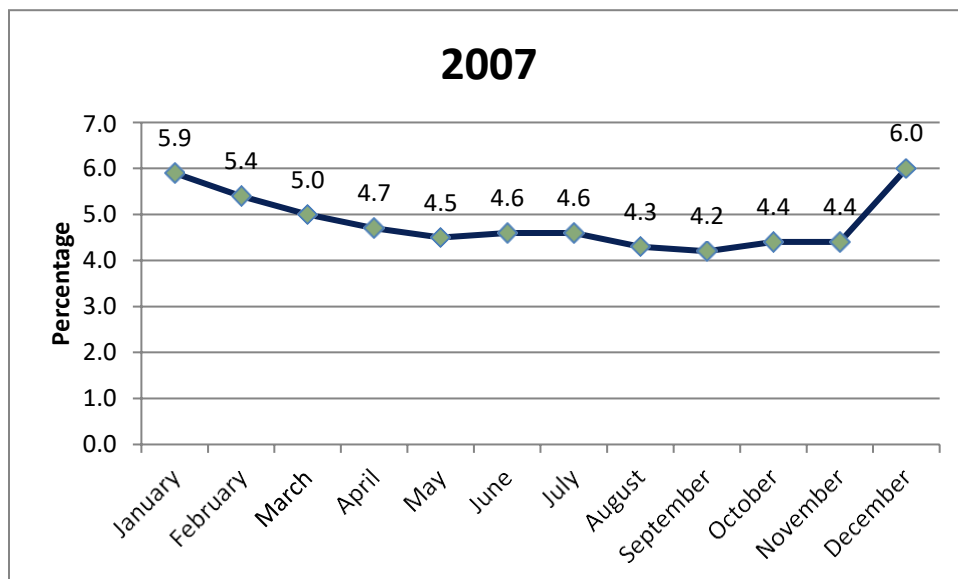

UNEMPLOYMENT - HISTORICAL

Grow Wabash County

214 South Wabash Street | Wabash, Indiana 46992

260.563.5258 | Keith@growwabashcounty.com | www.growwabashcounty.com

2007	
January	5.9
February	5.4
March	5.0
April	4.7
May	4.5
June	4.6
July	4.6
August	4.3
September	4.2
October	4.4
November	4.4
December	6.0