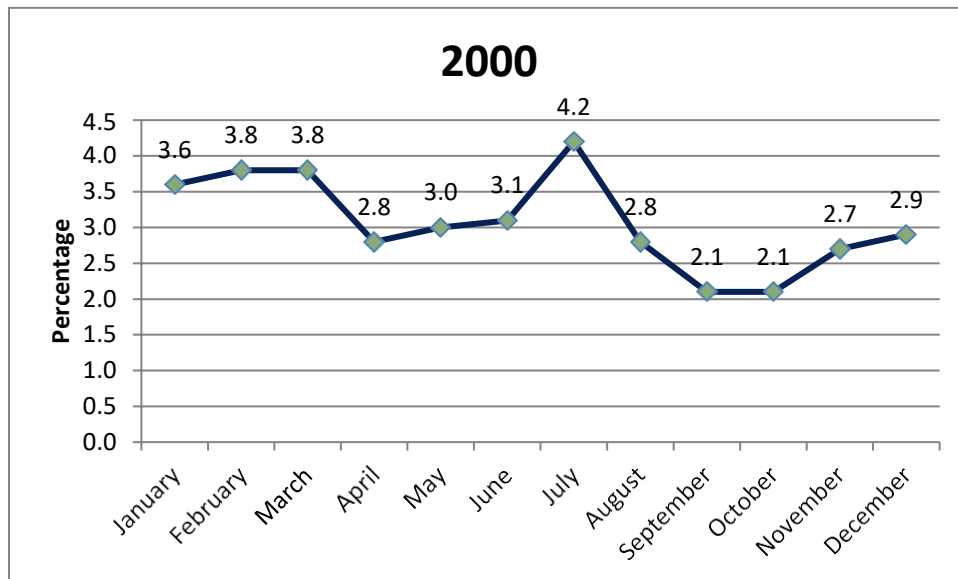

UNEMPLOYMENT - HISTORICAL

Grow Wabash County

214 South Wabash Street | Wabash, Indiana 46992

260.563.5258 | Keith@growwabashcounty.com | www.growwabashcounty.com

2000	
January	3.6
February	3.8
March	3.8
April	2.8
May	3.0
June	3.1
July	4.2
August	2.8
September	2.1
October	2.1
November	2.7
December	2.9

UNEMPLOYMENT - HISTORICAL

Grow Wabash County

214 South Wabash Street | Wabash, Indiana 46992

260.563.5258 | Keith@growwabashcounty.com | www.growwabashcounty.com

2001	
January	4.2
February	4.4
March	5.0
April	4.4
May	4.0
June	4.4
July	7.0
August	4.8
September	4.5
October	6.3
November	6.3
December	6.5