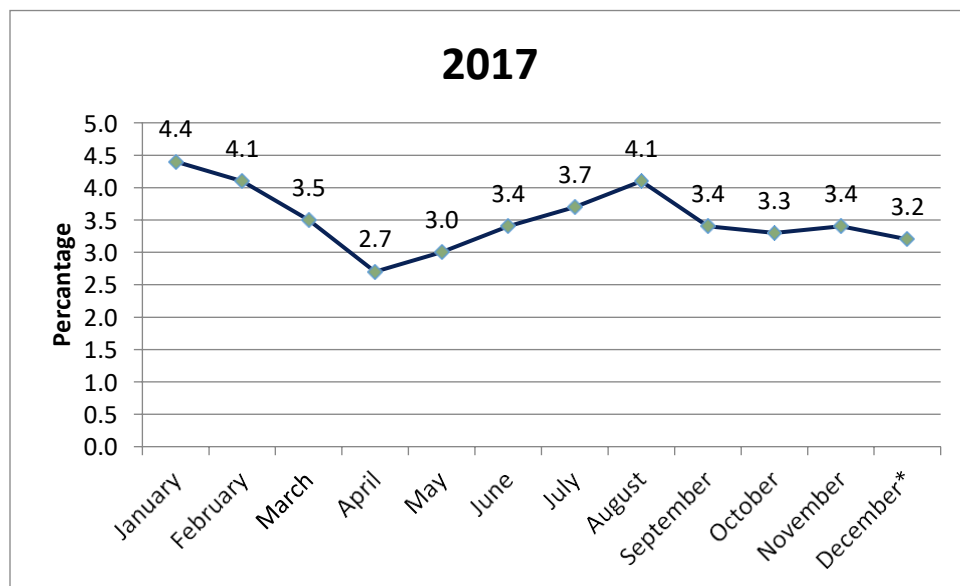

UNEMPLOYMENT - HISTORICAL

Grow Wabash County

214 South Wabash Street | Wabash, Indiana 46992

260.563.5258 | Keith@growwabashcounty.com | www.growwabashcounty.com

2017	
January	4.4
February	4.1
March	3.5
April	2.7
May	3.0
June	3.4
July	3.7
August	4.1
September	3.4
October	3.3
November	3.4
December	3.2