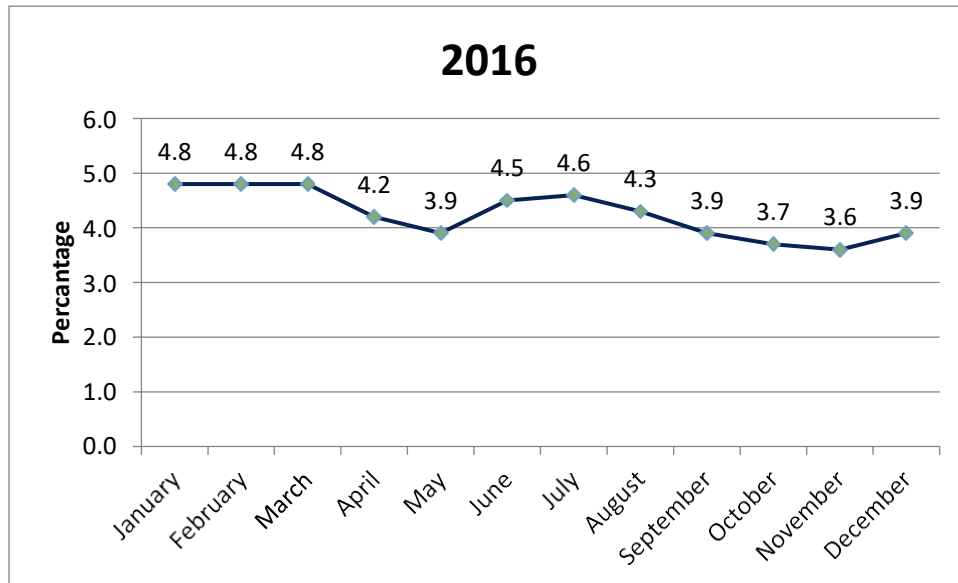

UNEMPLOYMENT - HISTORICAL

Grow Wabash County

214 South Wabash Street | Wabash, Indiana 46992

260.563.5258 | Keith@growwabashcounty.com | www.growwabashcounty.com

2016	
January	4.8
February	4.8
March	4.8
April	4.2
May	3.9
June	4.5
July	4.6
August	4.3
September	3.9
October	3.7
November	3.6
December	3.9