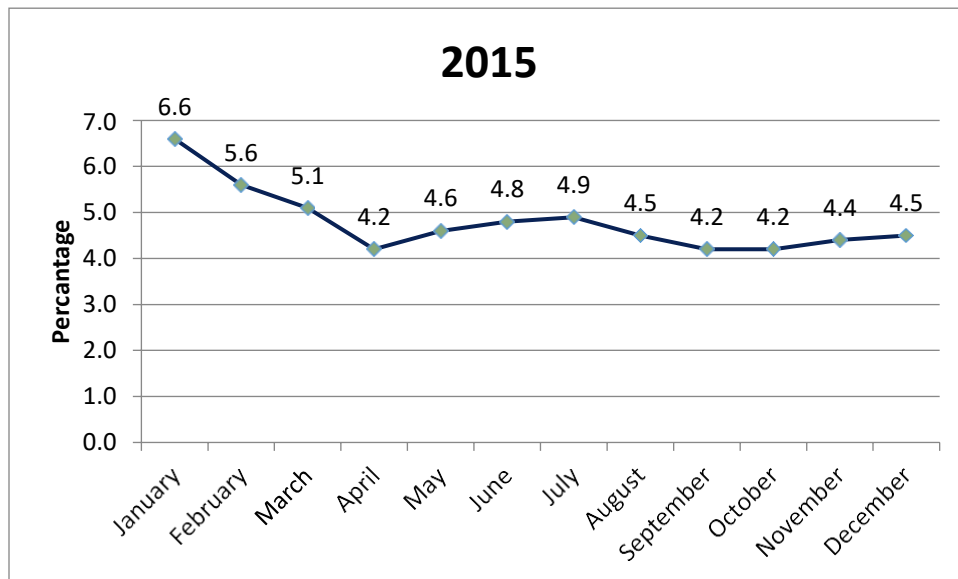

UNEMPLOYMENT - HISTORICAL

Grow Wabash County

214 South Wabash Street | Wabash, Indiana 46992

260.563.5258 | Keith@growwabashcounty.com | www.growwabashcounty.com

2015	
January	6.6
February	5.6
March	5.1
April	4.2
May	4.6
June	4.8
July	4.9
August	4.5
September	4.2
October	4.2
November	4.4
December	4.5