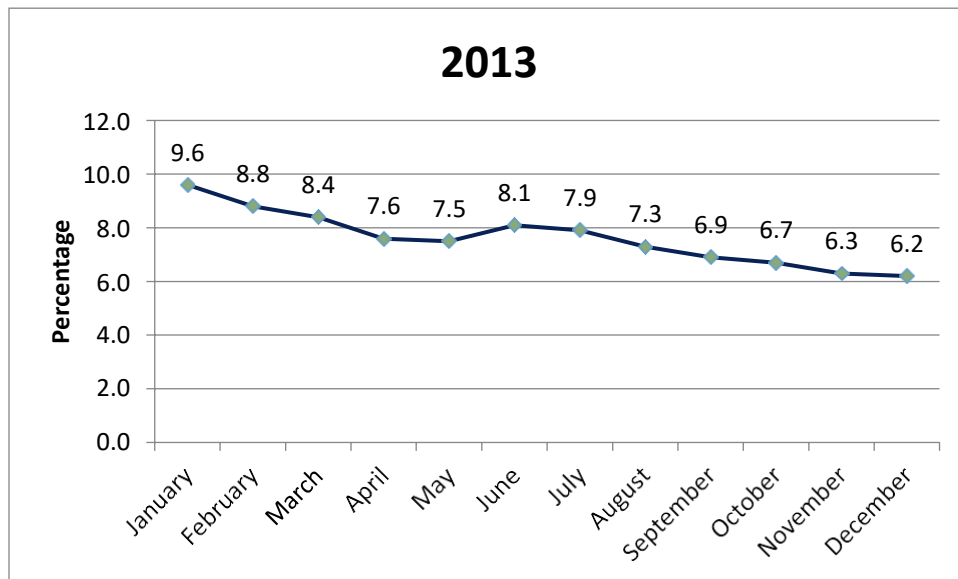

UNEMPLOYMENT - HISTORICAL

Grow Wabash County

214 South Wabash Street | Wabash, Indiana 46992

260.563.5258 | Keith@growwabashcounty.com | www.growwabashcounty.com

2013	
January	9.6
February	8.8
March	8.4
April	7.6
May	7.5
June	8.1
July	7.9
August	7.3
September	6.9
October	6.7
November	6.3
December	6.2