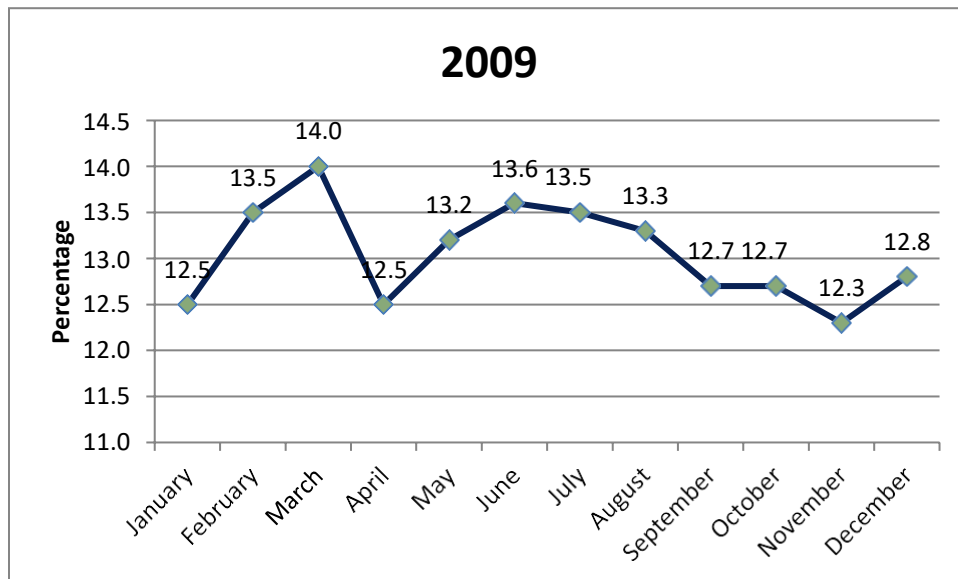

UNEMPLOYMENT - HISTORICAL

Grow Wabash County

214 South Wabash Street | Wabash, Indiana 46992

260.563.5258 | Keith@growwabashcounty.com | www.growwabashcounty.com

2009	
January	12.5
February	13.5
March	14.0
April	12.5
May	13.2
June	13.6
July	13.5
August	13.3
September	12.7
October	12.7
November	12.3
December	12.8