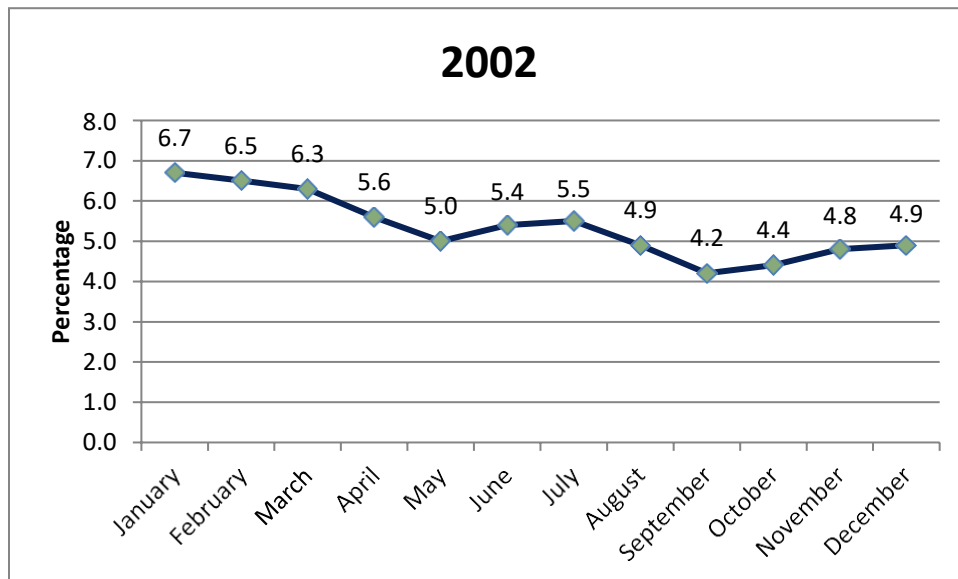

UNEMPLOYMENT - HISTORICAL

Grow Wabash County

214 South Wabash Street | Wabash, Indiana 46992

260.563.5258 | Keith@growwabashcounty.com | www.growwabashcounty.com

2002	
January	6.7
February	6.5
March	6.3
April	5.6
May	5.0
June	5.4
July	5.5
August	4.9
September	4.2
October	4.4
November	4.8
December	4.9