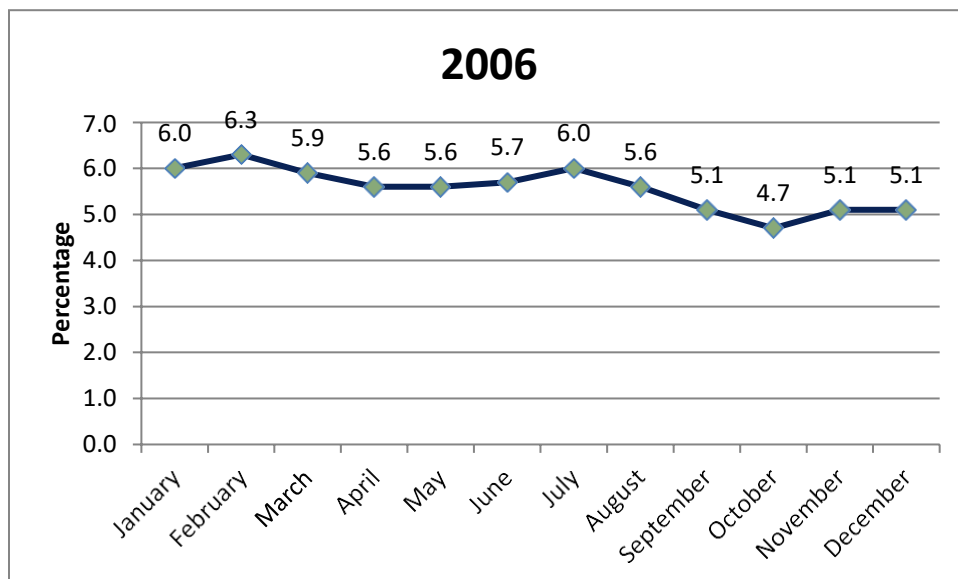

UNEMPLOYMENT - HISTORICAL

Grow Wabash County

214 South Wabash Street | Wabash, Indiana 46992

260.563.5258 | Keith@growwabashcounty.com | www.growwabashcounty.com

2006	
January	6.0
February	6.3
March	5.9
April	5.6
May	5.6
June	5.7
July	6.0
August	5.6
September	5.1
October	4.7
November	5.1
December	5.1