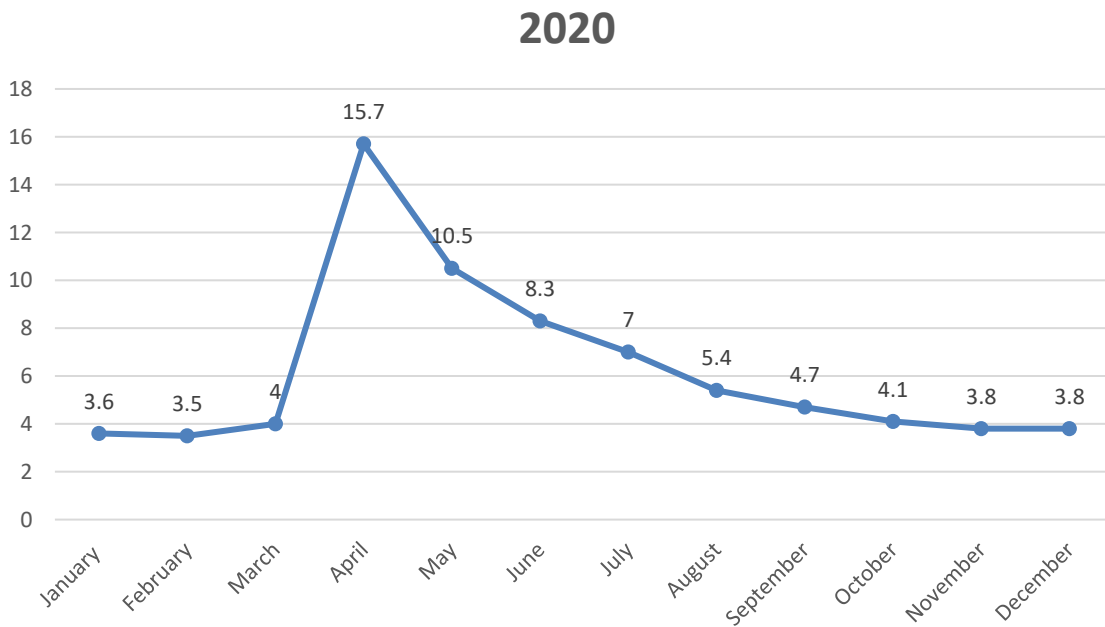

UNEMPLOYMENT - HISTORICAL

Grow Wabash County

214 South Wabash Street | Wabash, Indiana 46992

260.563.5258 | Keith@growwabashcounty.com | www.growwabashcounty.com

2020	
January	3.6
February	3.5
March	4.0
April	15.7
May	10.5
June	8.3
July	7.0
August	5.4
September	4.7
October	4.1
November	3.8
December	3.8