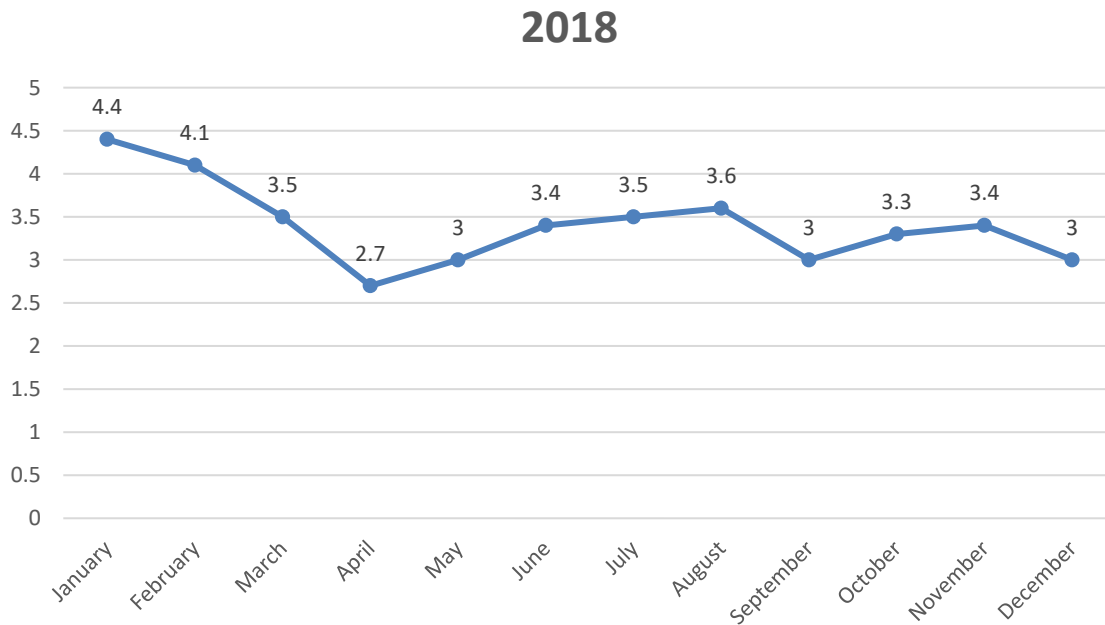

UNEMPLOYMENT - HISTORICAL

Grow Wabash County

214 South Wabash Street | Wabash, Indiana 46992

260.563.5258 | Keith@growwabashcounty.com | www.growwabashcounty.com

2018	
January	4.4
February	4.1
March	3.5
April	2.7
May	3.0
June	3.4
July	3.5
August	3.6
September	3.0
October	3.3
November	3.4
December	3.0