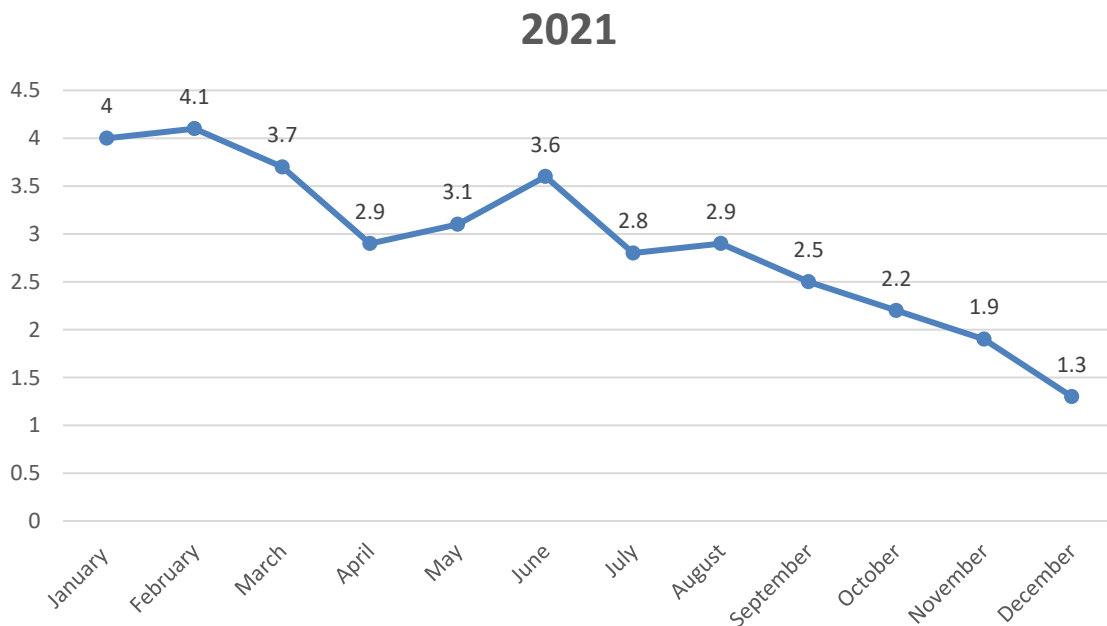

UNEMPLOYMENT - HISTORICAL

Grow Wabash County

214 South Wabash Street | Wabash, Indiana 46992

260.563.5258 | Keith@growwabashcounty.com | www.growwabashcounty.com

2021	
January	4.0
February	4.1
March	3.7
April	2.9
May	3.1
June	3.6
July	2.8
August	2.9
September	2.5
October	2.2
November	1.9
December	1.3

Source: Bureau of Labor Statistics