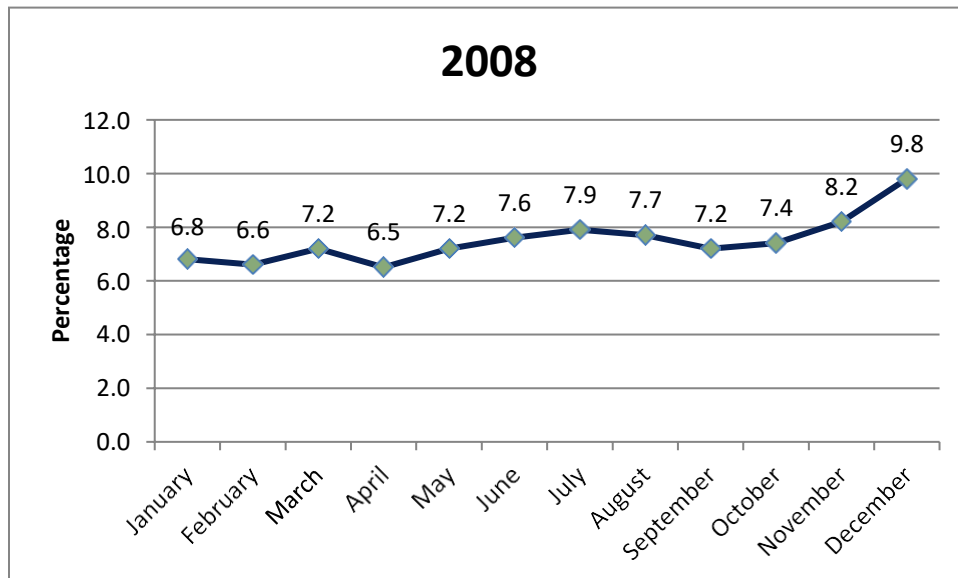

UNEMPLOYMENT - HISTORICAL

Grow Wabash County

214 South Wabash Street | Wabash, Indiana 46992

260.563.5258 | Keith@growwabashcounty.com | www.growwabashcounty.com

2008	
January	6.8
February	6.6
March	7.2
April	6.5
May	7.2
June	7.6
July	7.9
August	7.7
September	7.2
October	7.4
November	8.2
December	9.8