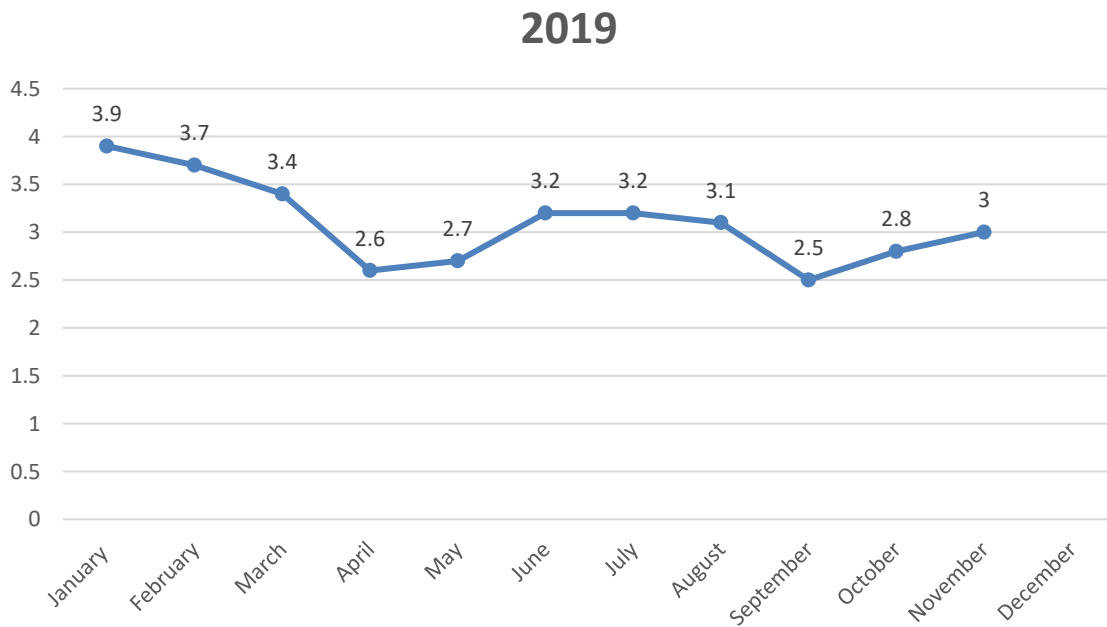

UNEMPLOYMENT - HISTORICAL

Grow Wabash County

214 South Wabash Street | Wabash, Indiana 46992

260.563.5258 | Keith@growwabashcounty.com | www.growwabashcounty.com

2019	
January	3.9
February	3.7
March	3.4
April	2.6
May	2.7
June	3.2
July	3.2
August	3.1
September	2.5
October	2.8
November	3.0
December	2.7