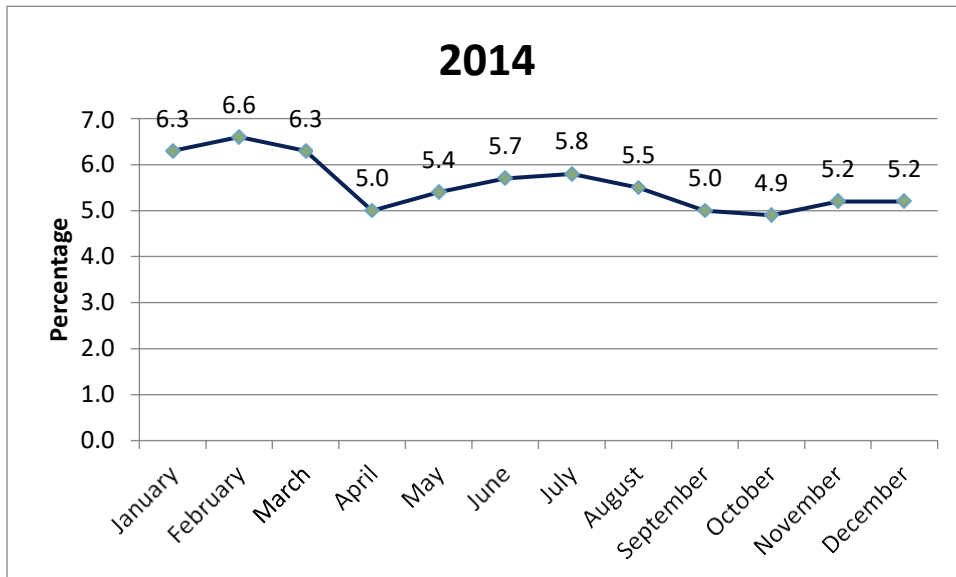

UNEMPLOYMENT - HISTORICAL

Grow Wabash County

214 South Wabash Street | Wabash, Indiana 46992

260.563.5258 | Keith@growwabashcounty.com | www.growwabashcounty.com

2014	
January	6.3
February	6.6
March	6.3
April	5.0
May	5.4
June	5.7
July	5.8
August	5.5
September	5.0
October	4.9
November	5.2
December	5.2