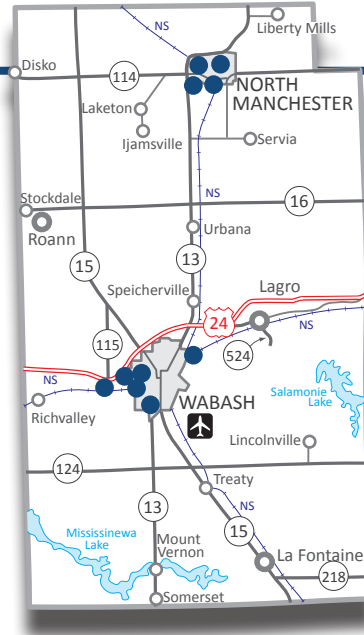

## Grow Wabash County

214 South Wabash Street | Wabash, Indiana 46992

260.563.5258 | Keith@growwabashcounty.com | www.growwabashcounty.com

### Grow Wabash County