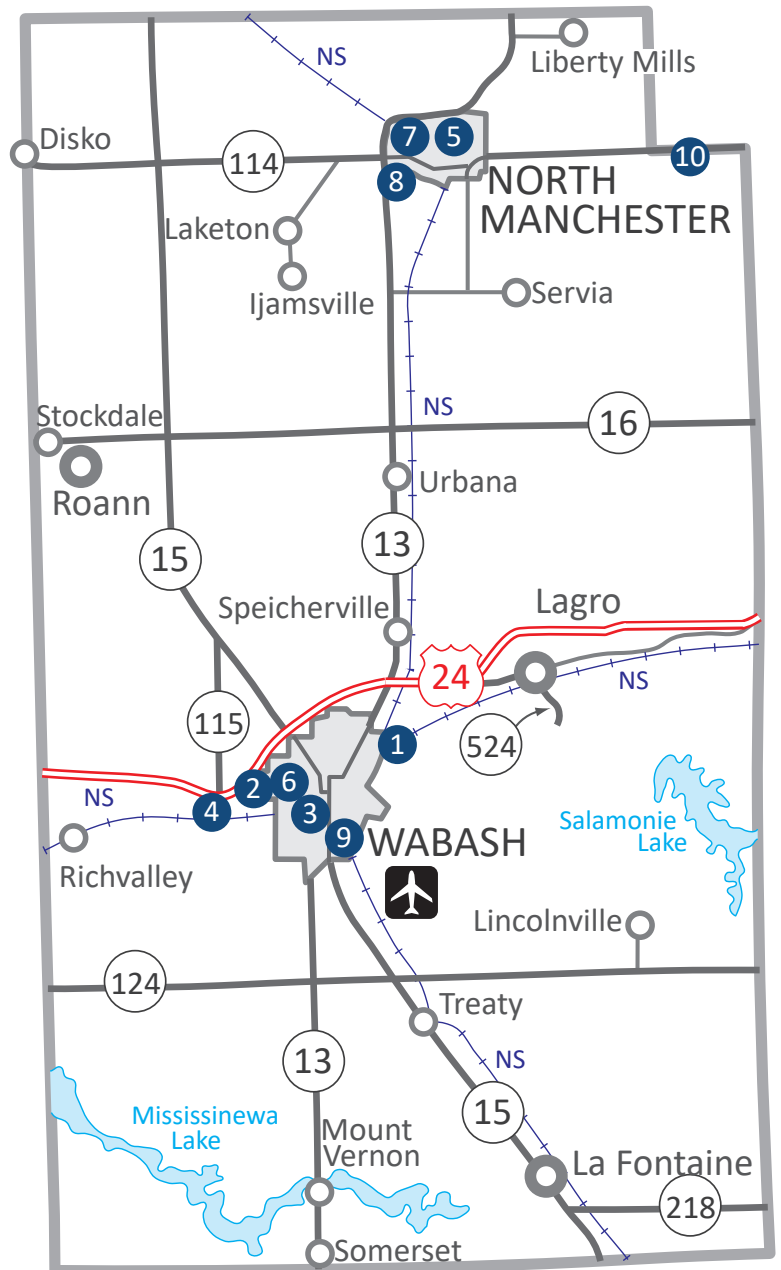

- 1 Ford Meter Box Co Inc.
- 2 Living Essentials
- 3 PaperWorks Industries
- 4 Real Alloy
- 5 HF Group
- 6 Owens Corning
- 7 Strauss Veal Feeds
- 8 Oji Intertech
- 9 SRT Aluminum
- 10 Novae

Wabash County, Indiana

Major Manufacturing Employers

214 South Wabash Street | Wabash, IN 46992

Tel: 260-563-5258 | Fax: 260-563-6920