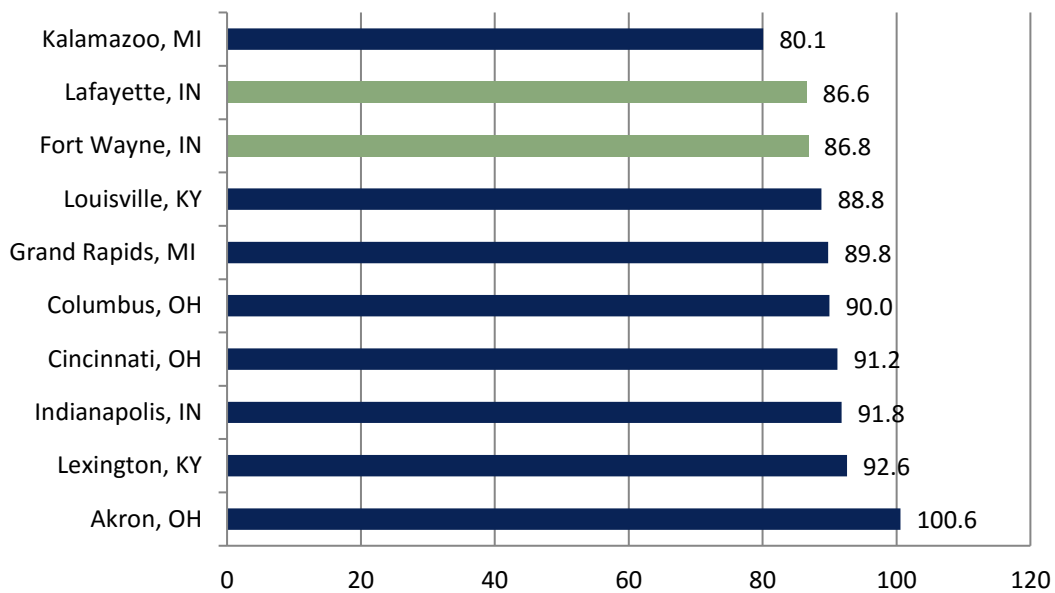

COST OF LIVING

Grow Wabash County

214 South Wabash Street | Wabash, Indiana 46992

260.563.5258 | Keith@growwabashcounty.com | www.growwabashcounty.com

Wabash County is located near the Lafayette, IN MSA and the Fort Wayne, IN MSA. Both communities have seen below national average cost of living for years.

C2ER Cost of Living Index

Source: C2ER Cost of Living Index, 2016 Annual