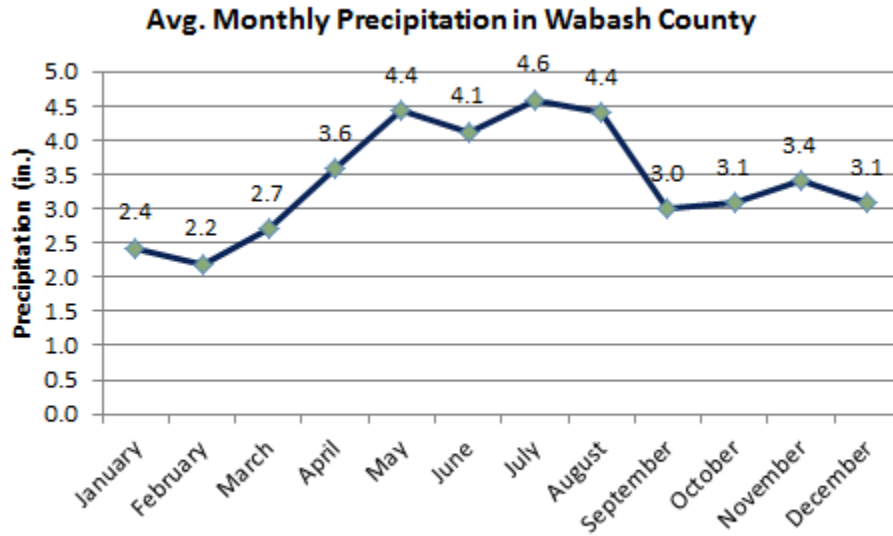

260.563.5258 | Keith@growwabashcounty.com | www.growwabashcounty.com

Source: National Climatic Data Center, 1981-2010 Normals

Wabash County Geography	
Land Area	426 square miles
Persons per square mile	75.4
Elevation	636-892 ft.
<i>Sources:</i> Wabash County Surveyor; US Geological Survey, Board on Geographic Names	