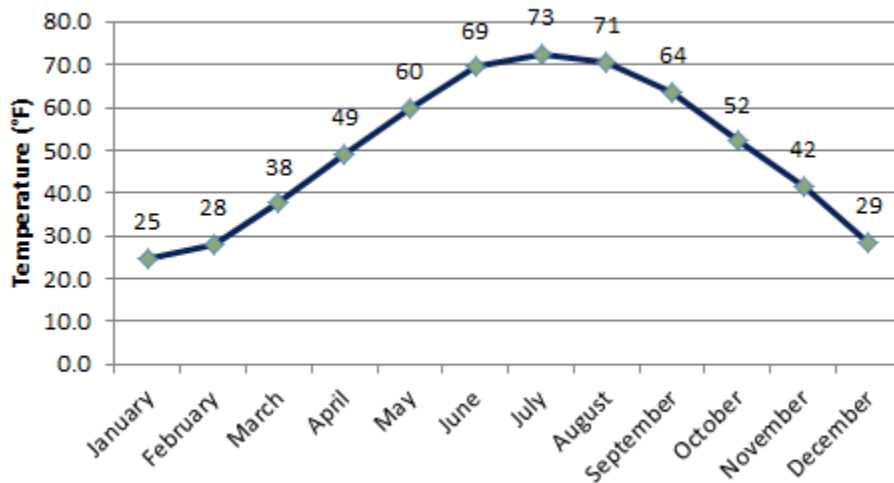

GEOGRAPHY AND CLIMATE

Grow Wabash County

214 South Wabash Street | Wabash, Indiana 46992

260.563.5258 | Keith@growwabashcounty.com | www.growwabashcounty.com

Wabash County Climate

Avg. Annual Precipitation	41.0 in.
Avg. Annual Temperature	49.9°F
Avg. July Temperature	72.6°F
Avg. January Temperature	24.7°F

Source: National Climatic Data Center, 1981-2010 Normals

Avg. Monthly Temperature in Wabash County

Source: National Climatic Data Center, 1981-2010 Normals