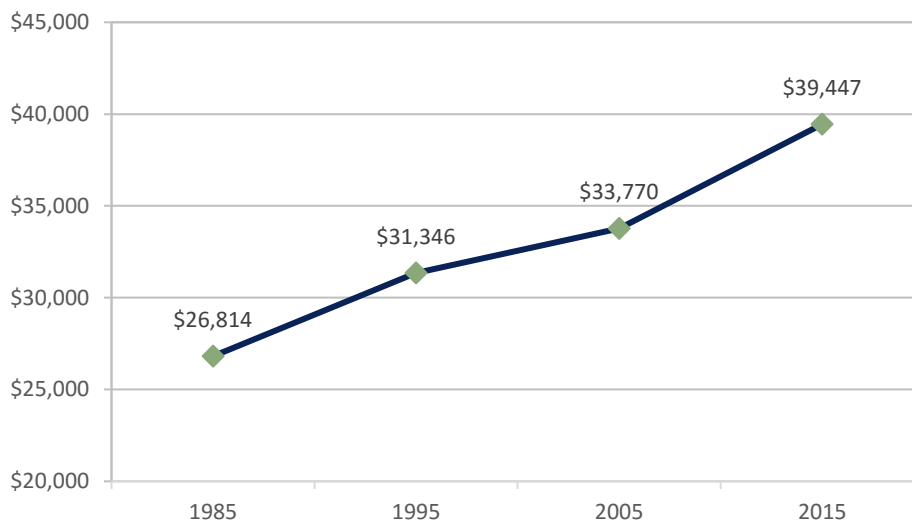

## Grow Wabash County

214 South Wabash Street | Wabash, Indiana 46992

260.563.5258 | Keith@growwabashcounty.com | [www.growwabashcounty.com](http://www.growwabashcounty.com)

Per Capita Personal Income	Number	% of Indiana	% of US
Per Capita Personal Income 2015	\$39,447	94.1%	82.0%
Per Capita Personal Income 2005 (2015\$)	\$33,770	89.5%	77.5%
Per Capita Personal Income 1995 (2015\$)	\$31,346	91.9%	85.5%
Per Capita Personal Income 1985 (2015\$)	\$26,814	93.2%	82.7%
10-year % change	16.8%		
20-year % change	25.8%		
30-year % change	47.1%		

*Source: US Bureau of Economic Analysis*

Per Capita Personal Income

*Source: US Bureau of Economic Analysis*

*Note: Figures adjusted for inflation (2015\$)*