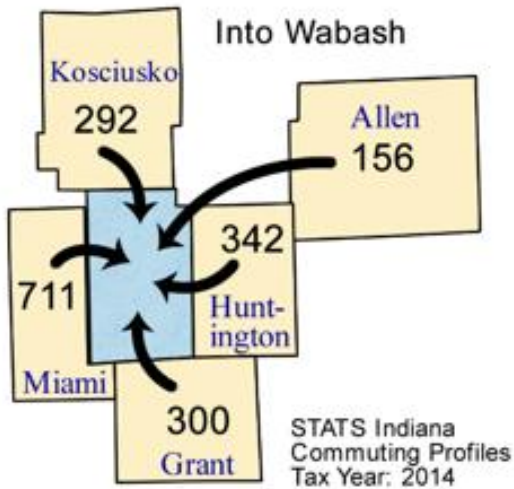

TRANSPORTATION

Grow Wabash County

214 South Wabash Street | Wabash, Indiana 46992

260.563.5258 | Keith@growwabashcounty.com | www.growwabashcounty.com

Travel to Work, 2015		
	Number	% Dist.
Total Workers 16 years and over	14,564	100.0%
Travel to Work	14,166	97.3%
Car, Truck, or Van	13,451	92.4%
Traveled Alone	12,568	86.3%
Carpooled	883	6.1%
Public transportation	70	0.5%
Motorcycle, Bicycle, Walk	645	4.4%
Worked at home	398	2.7%

Source: US Census Bureau, 2015 American Community Survey 5-yr Estimates

Top 5 counties sending workers into Wabash County