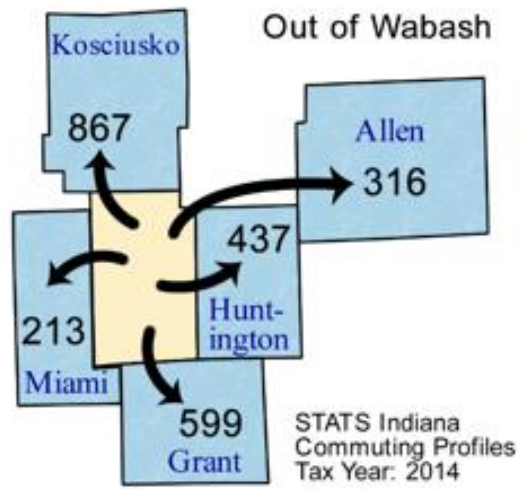

Top 5 counties receiving workers from Wabash County