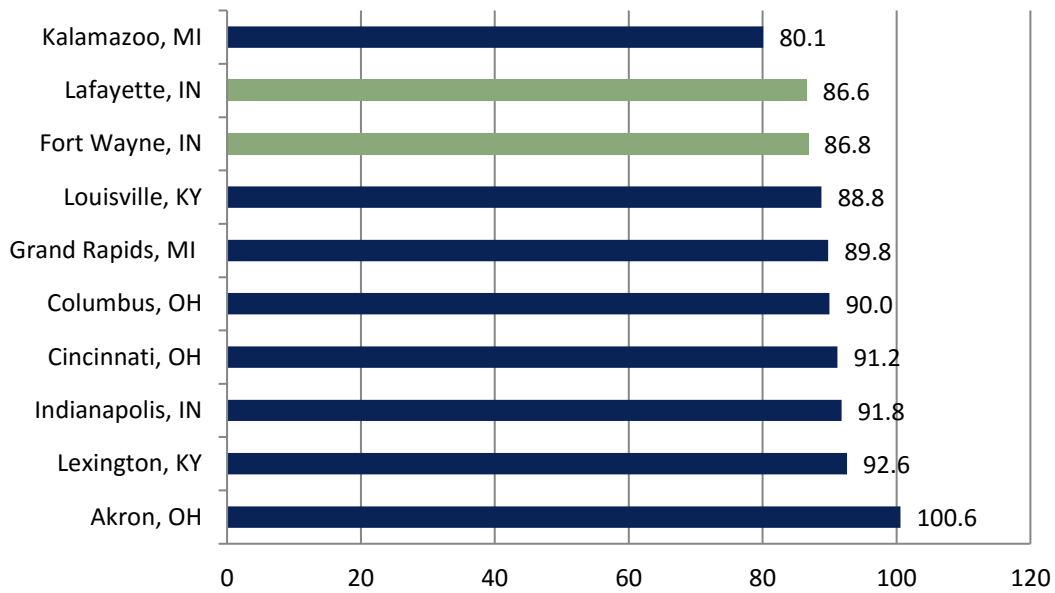

C2ER Cost of Living Index

Source: C2ER Cost of Living Index, 2016 Annual